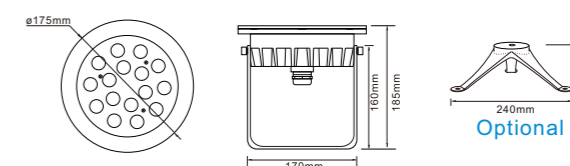

Size: $\phi 175 \times H230$ mm (max.)
Input Vol.: AC/DC24V
Power: 16*3W (RGB 3in1)
16*4W (RGBW 4in1)
Color: RGB / RGBW
Material: 316L stainless steel
IP grade: IP68

Model No.: RS-UW54W316X (88108)
RS-UW72W316X (88108)