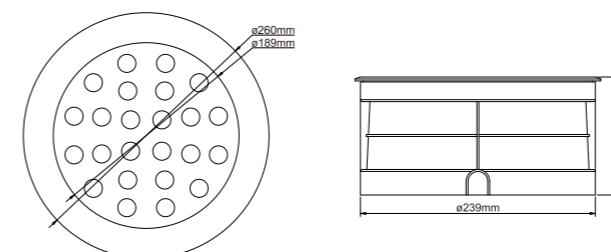

Model No.: RS-UG24W-T (88264)

Size: $\phi 260 \times H120$ mm
Input Vol.: AC/DC24V, AC90-240V
Power: 24*1W
Color: Single color / RGB
Material: 304 Stainless steel Cover + Aluminum body
IP grade: IP67