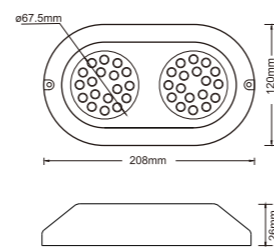

Model No.: RS-BL108W316X (88149)

Size: W208*D120*H26mm
Input Vol.: AC/DC24V
LED Source: 36*3W
Color: Single color / RGB
Material: 316L Stainless steel
Control way: External driver
IP grade: IP68

**LED 嵌入式水底灯
LED Recessed
pool light**