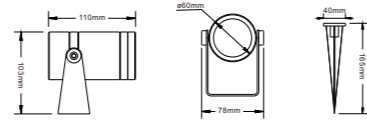

**Model No.: RS-LS9W60 (88431)
RS-LS12W60 (88431)**

Size: $\phi 60 \times H320\text{mm}$
Input Vol.: AC90-240V
Power: 1*9W/1*12W
Color: Single color / RGB / RGBW
Material: Aluminium+Tempered glass cover
IP grade: IP67