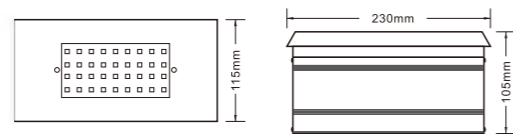

Model No.: RS-UG6W-L (88325)

Size: L230*W115*H105mm
Input Vol.: AC/DC12V, AC90-240V
Power: 36pcs SMD5050
Color: Single color / RGB
Material: 304 stainless steel+Aluminium alloy sleeve
IP grade: IP67