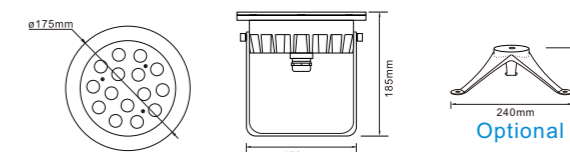

Size: $\phi 175 \times H230$ mm (max.)
Input Vol.: AC/DC24V
Power: 15*3W
Color: Single color / RGB
Material: 316L stainless steel
IP grade: IP68

Model No.: RS-UW48W316X (88107)
RS-UW64W316X (88107)