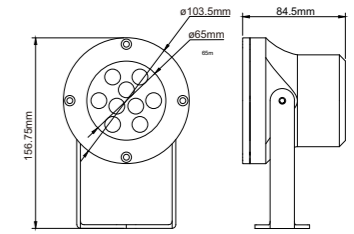

Model No.: RS-UW27W316X-B (88136)

Size: $\phi 103.5 \times H166$ mm(max.)
Input Vol.: AC/DC12-24V
Power: 9*3W
Color: Single color / RGB
Material: 316L stainless steel
IP grade: IP68