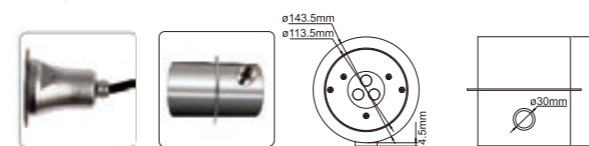

**Model No.: RS-RP9W316X (88250)
RS-RP12W316X (88250)**

Size: $\phi 113.5 \times H170$ mm
Input Vol.: AC/DC12V,DC24V
Power: 3*3W/3*4W
Color: Single color / RGB / RGBW
Material: 316L stainless steel lamp body
+304ss sleeve

IP grade: IP68