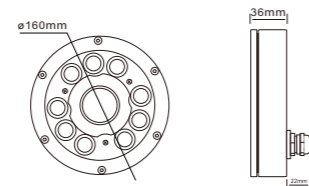

Model No.: RS-FT27W316X (88103)
RS-FT24W316X (88103)

Size: $\phi 160 \times H36$ mm
Nozzle hole size: $\phi 47$ mm
Input Vol.: AC/DC12-24V
Power: 9*3W/6*4W
Color: Single color / RGB / RGBW
Material: 316L stainless steel
IP grade: IP68