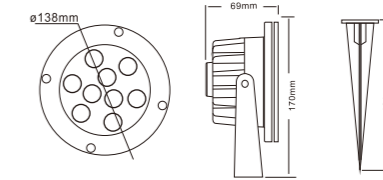

Model No.: RS-GS9W (88428)

Size: $\phi 138 \times H352\text{mm}$
Input Vol.: AC/DC12-24V, AC90-240V
Power: 9*1W
Color: Single color / RGB
Material: Aluminum
IP grade: IP67