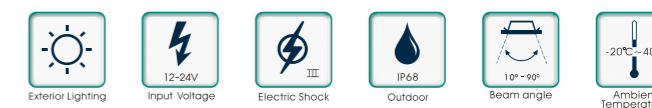

Size: $\phi 190 \times H250$ mm (max.)
Input Vol.: AC/DC24V
Power: 18*3W/18*4W
Color: Single color / RGB / RGBW
Material: 316L stainless steel
IP grade: IP68