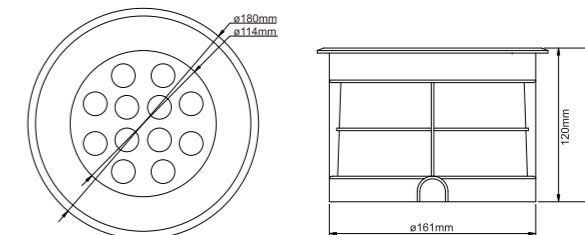

Model No.: RS-UG12W-T (88263)

Size: $\phi 180 \times H120$ mm
Input Vol.: AC/DC24V,AC90-240V
Power: 12*1W
Color: Single color / RGB
Material: 304 Stainless steel Cover + Aluminum body
IP grade: IP67