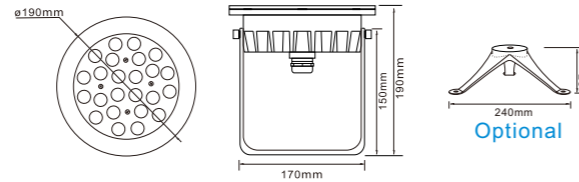

Model No.: RS-UW72W316X (88108)
RS-UW96W316X (88108)

Size: $\phi 190 \times H250$ mm (max.)
Input Vol.: AC/DC24V
Power: 24*3W (RGB 3in1)
24*4W (RGBW 4in1)
Color: RGB / RGBW
Material: 316L stainless steel
IP grade: IP68