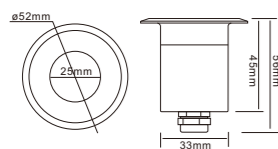

Model No.: RS-UG1W316X (88204)

Size: $\phi 52 \times H56$ mm
Input Vol.: DC12V
Power: 1*1W
Color: Single color
Material: 316 Stainless steel
IP grade: IP67