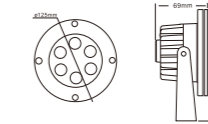

Model No.: RS-LS6W (88423)

Size: $\phi 125 \times H165\text{mm}$
Input Vol.: AC/DC12V, DC24V, AC90-240V
Power: 6*1W
Color: Single color / RGB
Material: Aluminum
IP grade: IP67