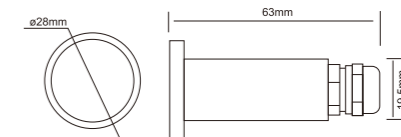

Model No.: RS-UG1W-M (88231)
Size: $\phi 28 \times H62\text{mm}$
Input Vol.: DC12V
Power: 1*1W
Color: Single color
Material: Aluminum
IP grade: IP65