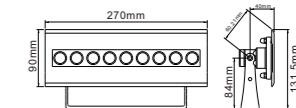

**Model No.: RS-UW27W316X-L (88138)
RS-UW36W316X-L (88138)**

Size: L270*W95*H125mm
Input Vol.: AC/DC12-24V
Power: 9*3W/9*4W
Color: Single color / RGB / RGBW
Material: 316L stainless steel
IP grade: IP68