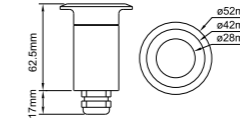

Model No.: RS-UW3W316X (88139)

Size: $\phi 52 \times H79.5\text{mm}$
Input Vol.: AC/DC12V
Power: 1*3W
Color: Single color / RGB
Material: 316L stainless steel
IP grade: IP68