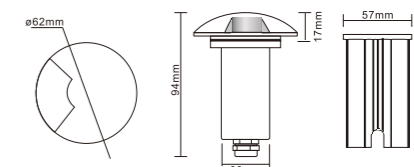

Model No.: RS-UG1W-M (88231)
Size: $\phi 28 \times H62\text{mm}$
Input Vol.: DC12V
Power: 1*1W
Color: Single color
Material: Aluminum
IP grade: IP65

NEW

Model No.: RS-UG1W316X-N (88256)

Size: $\phi 62 \times H94$ mm
Input Vol.: AC/DC12V, AC90-240V
Power: 1*1W
Color: Single color
Material: 316L Stainless steel
IP grade: IP67