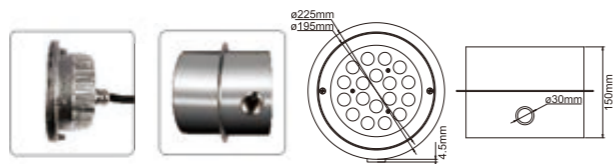

Model No.: RS-RP54W316X (88255)
RS-RP72W316X (88255)
RS-RP96W316X (88255)
Size: $\phi 195 \times H150\text{mm}$
Input Vol.: AC/DC24V
Power: 18*3W
24*3W(RGB 3in1)
24*4W(RGBW 4in1)
Color: Single color / RGB / RGBW
Material: 316L stainless steel lamp body+304ss sleeve
IP grade: IP68