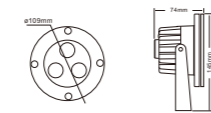

Model No.: RS-LS3W (88422)

Size: $\phi 109 \times H145\text{mm}$
Input Vol.: AC/DC12V, DC24V, AC90-240V
Power: 3*1W
Color: Single color / RGB
Material: Aluminum
IP grade: IP67