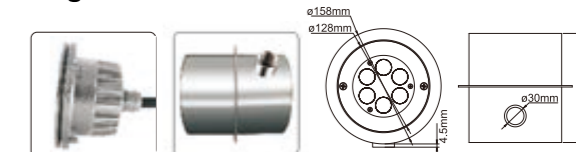

**Model No.: RS-RP18W316X (88251)
RS-RP24W316X (88251)**

Size: $\phi 128 \times H150$ mm
Input Vol.: AC/DC12V,DC24V
Power: 6*3W/6*4W
Color: Single color / RGB / RGBW
Material: 316L stainless steel lamp body
+304ss sleeve

IP grade: IP68