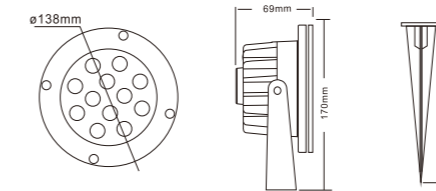

Model No.: RS-GS12W (88429)

Size: $\phi 138 \times H352\text{mm}$
Input Vol.: AC/DC24V, AC90-240V
Power: 12*1W
Color: Single color / RGB
Material: Aluminum
IP grade: IP67