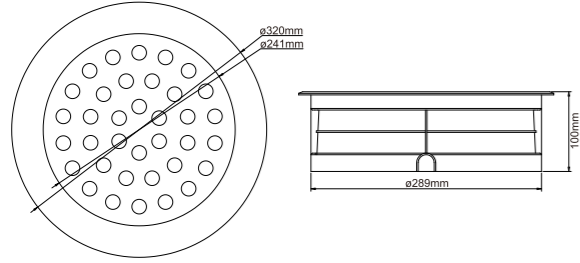

Model No.: RS-UG36W-T (88265)

Size: $\phi 320 \times H100$ mm
Input Vol.: AC/DC24V, AC90-240V
Power: 36*1W
Color: Single color / RGB
Material: 304 Stainless steel Cover + Aluminum body
IP grade: IP67