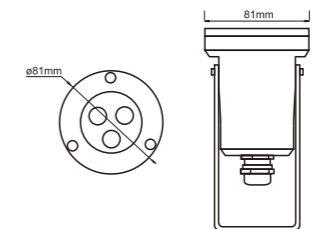

Size: $\phi 81 \times H158\text{mm}$ (max.)
Input Vol.: AC/DC12V, DC24V
Power: 3*3W/3*4W
Color: Single color / RGB / RGBW
Material: 316L stainless steel
IP grade: IP68

Model No.: RS-UW18W316X (88105)
RS-UW18W316X (88105)