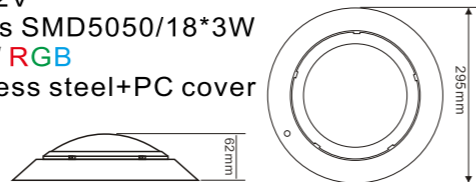

Size: $\phi 295 \times H62$ mm
Input Vol.: AC/DC12V
LED Source: 105pcs SMD5050/18*3W
Color: Single color / RGB
Material: 304 stainless steel+PC cover
IP grade: IP68