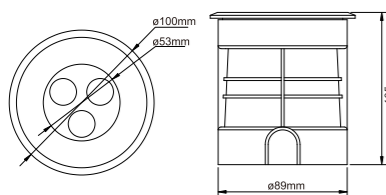

Model No.: RS-UG3W-T (88261)

Size: $\phi 100 \times H105$ mm
Input Vol.: AC/DC12V,DC24V,AC90-240V
Power: 3*1W
Color: Single color / RGB
Material: 304 Stainless steel Cover + Aluminum body
IP grade: IP67