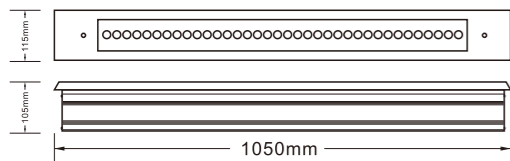

Model No.: RS-UG36W-L (88326)

Size: L1050*W115*H105mm
Input Vol.: DC24V, AC90-240V
Power: 36*1W
Color: Single color / RGB
Material: 304 stainless steel+aluminium alloy sleeve
IP grade: IP67