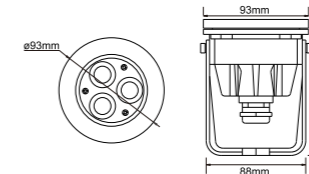

Model No.: RS-UW9W316X (88101)

Size: $\phi 93 \times H145\text{mm}$ (max.)
Input Vol.: AC/DC12-24V
Power: 3*3W
Color: Single color
Material: 316L stainless steel
IP grade: IP68