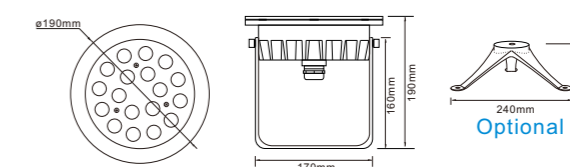

Size: $\phi 190 \times H250$ mm (max.)
Input Vol.: AC/DC24V
Power: 18*3W/18*4W
Color: Single color / RGB / RGBW
Material: 316L stainless steel
IP grade: IP68