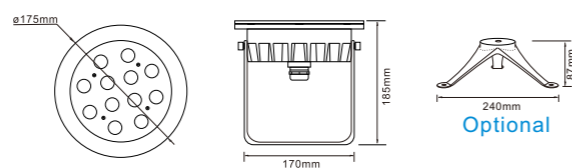

Size: $\phi 175 \times H230$ mm (max.)
Input Vol.: AC/DC24V
Power: 12*3W/12*4W
Color: Single color / RGB
Material: 316L stainless steel
IP grade: IP68

Model No.: RS-UW45W316X (88107)