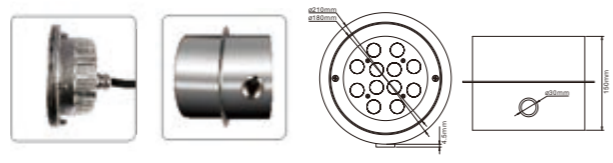

Model No.: RS-RP36W316X (88254)
RS-RP45W316X (88254)
RS-RP64W316X (88254)
Size: $\phi 180 \times H150\text{mm}$
Input Vol.: AC/DC24V
Power: 12*3W/15*3W
16*4W(RGBW 4in1)
Color: Single color / RGB / RGBW
Material: 316L stainless steel lamp body+304ss sleeve
IP grade: IP68