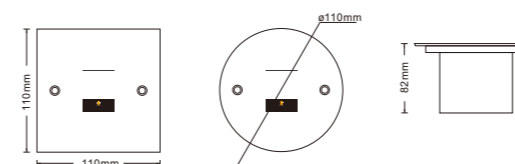

Model No.: RS-WL1W-A (88267)

Size: $\phi 110 \times H82$ mm / L110*W110*H82mm
Input Vol.: AC/DC12V, AC90-240V
Power: 1*1W
Color: Single color
Material: Stainless steel 304 + Aluminum body
IP grade: IP67