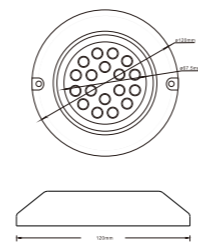

Model No.: RS-BL54W316X (88148)

Size: $\phi 120 \times H26$ mm
Input Vol.: AC/DC24V
LED Source: 18*3W
Color: Single color / RGB
Material: 316L Stainless steel
Control way: External driver
IP grade: IP68