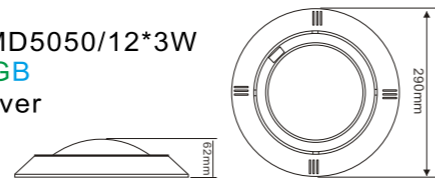

Size: $\phi 290 \times H62$ mm
Input Vol.: AC/DC12V
LED Source: 75pcs SMD5050/12*3W
Color: Single color / RGB
Material: ABS + PC cover
IP grade: IP68