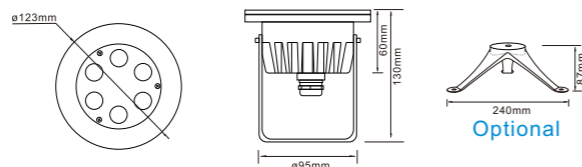

Size: $\phi 123 \times H165$ mm (max.)
Input Vol.: AC/DC12V,DC24V
Power: 6*3W/6*4W
Color: Single color / RGB / RGBW
Material: 316L stainless steel
IP grade: IP68

Model No.: RS-UW27W316X-A (88106)
RS-UW32W316X-A (88106)