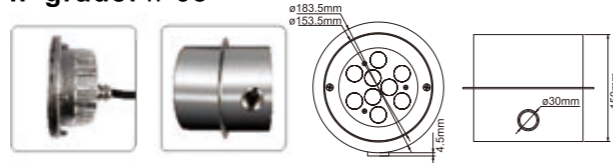

Model No.: RS-RP27W316X (88252)
RS-RP32W316X (88252)
Size: $\phi 153.5 \times H150\text{mm}$
Input Vol.: AC/DC12-24V
Power: 9*3W/8*4W
Color: Single color / RGB / RGBW
Material: 316L stainless steel lamp body+304ss sleeve
IP grade: IP68