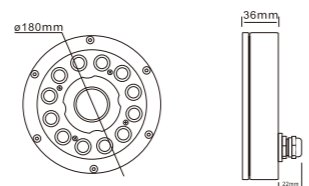

Model No.: RS-FT36W316X (88104)
RS-FT40W316X (88104)

Size: $\phi 180 \times H36$ mm
Nozzle hole size: $\phi 47$ mm
Input Vol.: AC/DC12-24V
Power: 12*3W/10*4W
Color: Single color / RGB / RGBW
Material: 316L stainless steel
IP grade: IP68