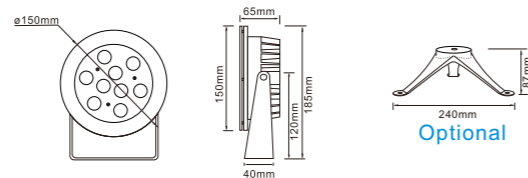

Size: $\phi 150 \times H185$ mm (max.)
Input Vol.: AC/DC12-24V
Power: 9*3W/8*4W
Color: Single color / RGB / RGBW
Material: 316L stainless steel
IP grade: IP68

Model No.: RS-UW36W316X (88107)
RS-UW48W316X (88107)