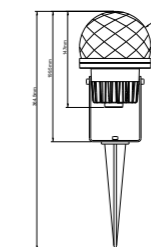

Model No.: RS-GS3WA (88426)

Size: $\phi 109 \times H364.5\text{mm}$
Input Vol.: AC12V, AC90-240V
Power: 3*2W
Color: RGB
Material: Aluminum + PC cover
IP grade: IP66