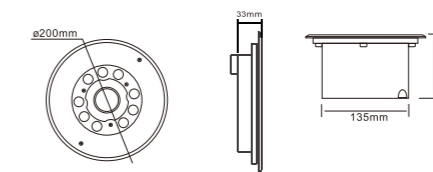

Size: $\phi 149 \times H187$ mm(max.)
Input Vol.: AC/DC24V
Power: 18*3W
Color: Single color / RGB
Material: 316L stainless steel
IP grade: IP68

**Model No.: RS-UW27W316X-L (88138)
RS-UW36W316X-L (88138)**

Size: L270*W95*H125mm
Input Vol.: AC/DC12-24V
Power: 9*3W/9*4W
Color: Single color / RGB / RGBW
Material: 316L stainless steel
IP grade: IP68

Model No.: RS-RP27W316X-FT (88129)

Size: $\phi 200 \times H33$ mm (H95mm include embedded part)
Nozzle hole size: $\phi 47$ mm (G1 1/2")
Input Vol.: AC/DC12V, DC24V
Power: 9*3W
Color: Single color / RGB
Material: 316L stainless steel
IP grade: IP68