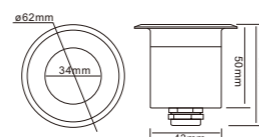

Model No.: RS-UG3W-M (88202)

(One-side light cover for optional)
Size: $\phi 62 \times H62$ mm
Input Vol.: AC/DC12V
Power: 1*3W
Color: Single color
Material: 304 Stainless steel
IP grade: IP67