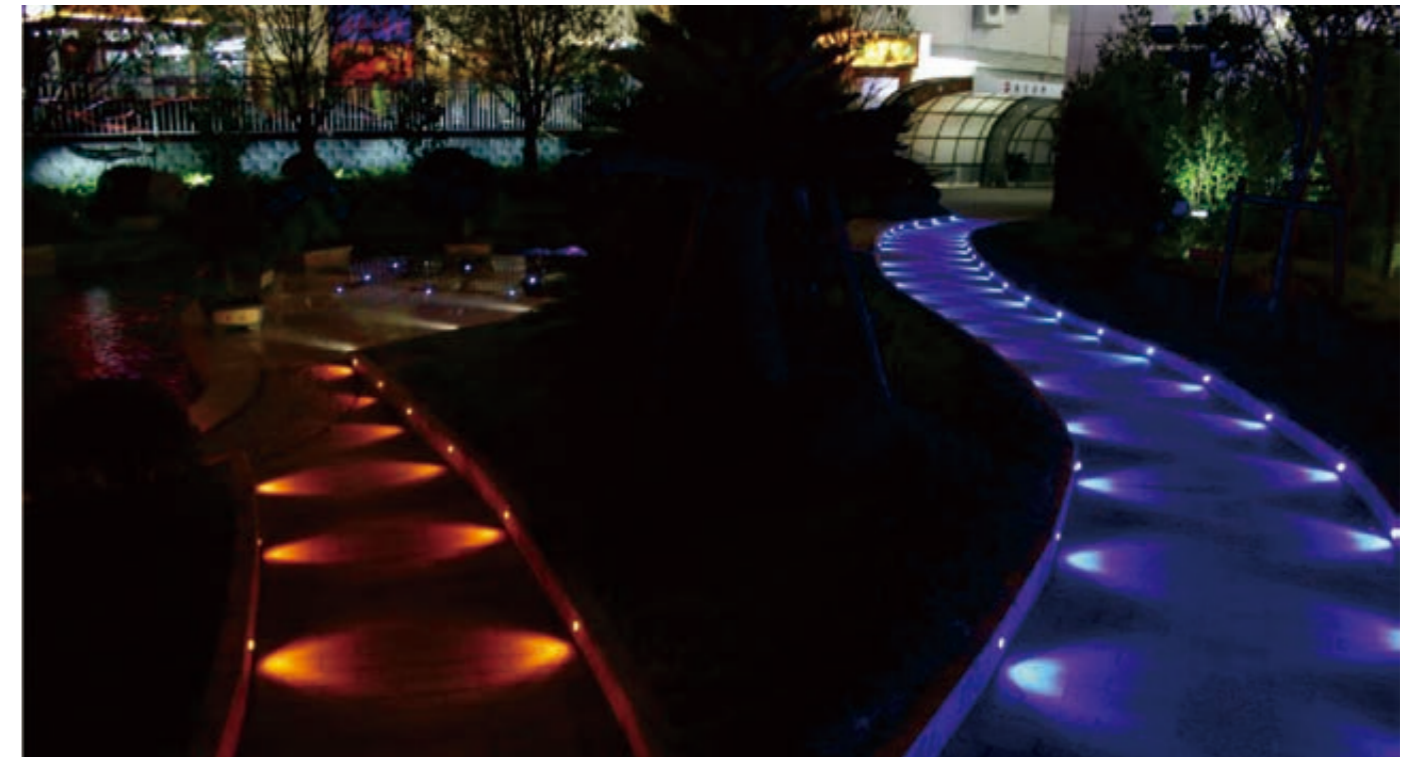

LED Inground light
LED地埋灯

Application:

Application to Green Belt, Park landscape design, Garden pedestrian street Parking area, Square night view, Bridge and building outdoor decoration, residential areas, Road lighting.