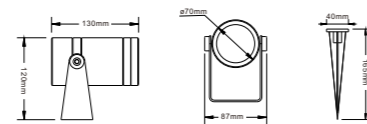

Size: $\phi 60 \times H320\text{mm}$
Input Vol.: AC90-240V
Power: 1*9W/1*12W
Color: Single color / RGB / RGBW
Material: Aluminium+Tempered glass cover
IP grade: IP67

NEW

Model No.: RS-LS30W70 (88438)

Size: $\phi 70 \times H335\text{mm}$
Input Vol.: DC24V, AC90-240V
Power: 1*30W
Color: Single color / RGBW
Material: Aluminium+Tempered glass cover
IP grade: IP67