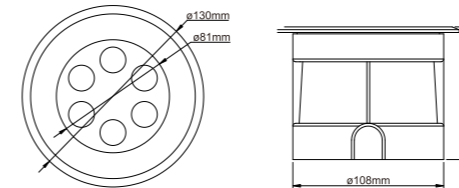

Model No.: RS-UG6W-T (88262)

Size: $\phi 130 \times H95$ mm
Input Vol.: AC/DC12V,DC24V,AC90-240V
Power: 6*1W
Color: Single color / RGB
Material: 304 Stainless steel Cover + Aluminum body
IP grade: IP67